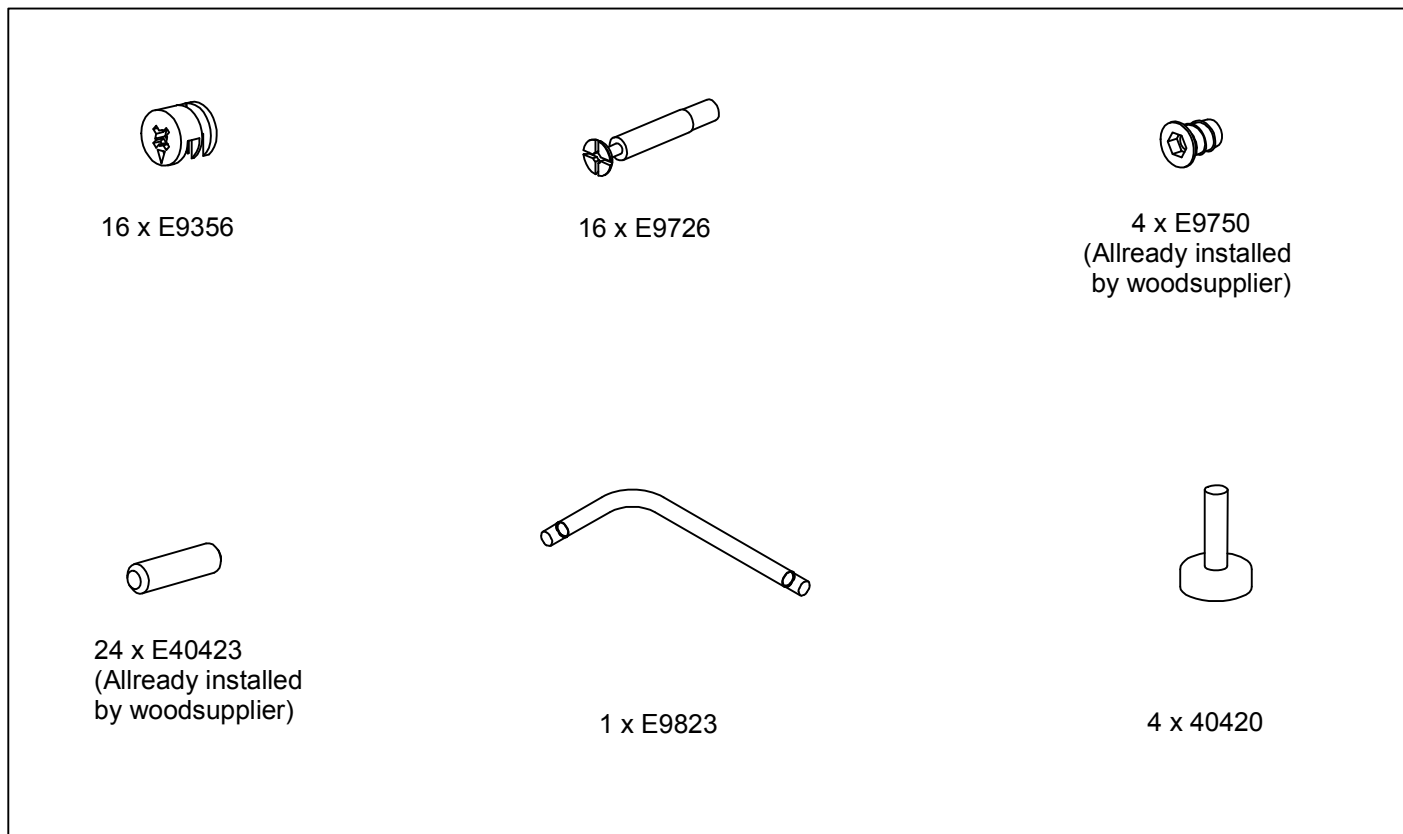

Assembly Guide

E7660 - Ture

2017.08

First check the contents to make sure that nothing is missing. Sort out the screws and fittings as shown.
Assemble your furniture step by step, as shown in the illustrations.

Assembly Guide

Assembly Guide

Assembly Guide

Assembly Guide

Assembly Guide

Assembly Guide